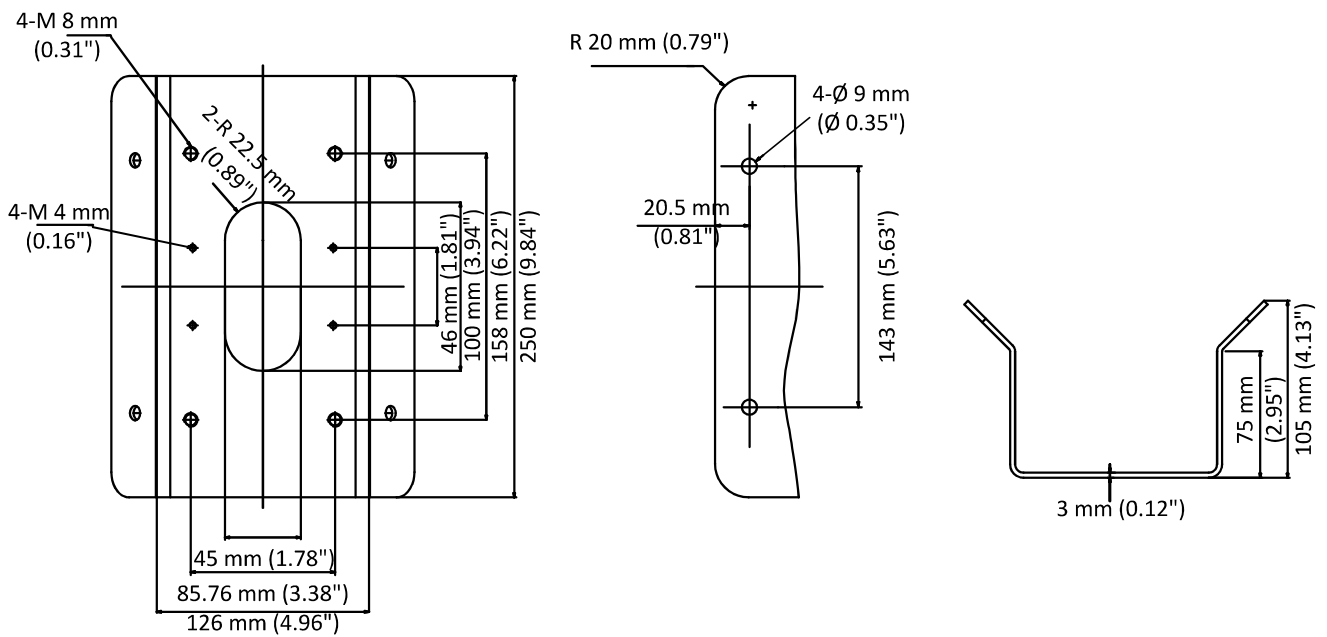

DS-1476ZJ-SUS

Corner Mount

Feature

- Stainless steel material with surface spray treatment
- Extends camera's field of view

Dimension

Available Model

DS-1476ZJ-SUS

Parameter

Model	DS-1476ZJ-SUS
Parameters	Corner Mount
Appearance	Hikvision White
Material	Stainless Steel
Dimension	250 mm × 126 mm × 105 mm (9.84" × 4.96" × 4.13")
Weight	2280 g (5.03 lb.)

Note

- Waterproof rubber is necessary for the outdoor application.
- The wall must be capable of supporting at least 3 times as much as the total weight of the camera and the mount.
- The mount's maximum load capacity is 10 Kg (22 lb.).